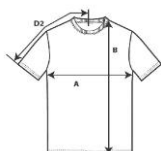

GILDAN

5000 / GD005

Heavy Cotton Adult T-Shirt

DETAILS

Weight
Content
Yarn Count
Features

180.0 G/SqM (White 170.0 G/SqM)
100% Cotton
20/1
Seamless twin-needle 2.2 cm collar
Taped neck and shoulders
Twin-needle sleeve and bottom hems
Classic fit
Classic midweight fabric
Tear away label

Country of Origin
Sizes

Dominican Republic, El Salvador, Haiti, Honduras, Mexico, Nicaragua
S-5XL

Case Packs

S - 2XL 72 PIECES
3XL 36 PIECES
4XL - 5XL 12 PIECES

Colours
SKU's

51
285

SPECIFICATIONS

Centimeters

	Tol-	Tol+	S	M	L	XL	2XL	3XL	4XL	5XL
Chest (A)	1.905	1.905	45.720	50.800	55.880	60.960	66.040	71.120	76.200	81.280
Length from HPS (B)	1.270	1.270	71.120	73.660	76.200	78.740	81.280	83.820	86.360	88.900
Sleeve length (Centre back) (D2)	1.905	1.905	39.688	43.180	46.990	50.800	54.610	58.103	61.595	64.453

Inches

	Tol-	Tol+	S	M	L	XL	2XL	3XL	4XL	5XL
Chest (A)	0.750	0.750	18.000	20.000	22.000	24.000	26.000	28.000	30.000	32.000
Length from HPS (B)	0.500	0.500	28.000	29.000	30.000	31.000	32.000	33.000	34.000	35.000
Sleeve length (Centre back) (D2)	0.750	0.750	15.625	17.000	18.500	20.000	21.500	22.875	24.250	25.375